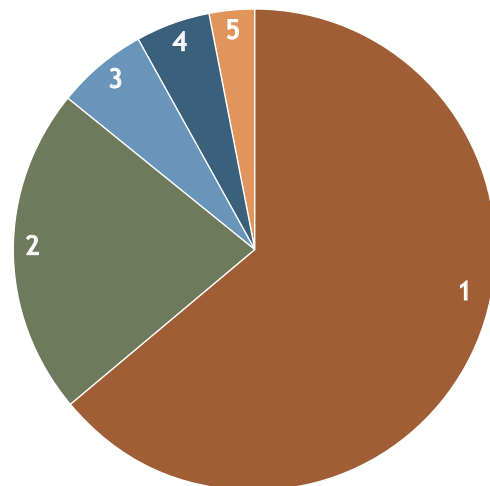

Our 30th anniversary Summer Picnic at the Barn in August included an all-you-can-eat pie feast.

FINANCES

We steward our finances as carefully as we steward our lands

WHERE OUR SUPPORT CAME FROM REVENUE

1 GIFTS OF LAND AND GIFTS FOR LAND	\$881,400
2 CONTRIBUTIONS	\$295,800
3 LAND STEWARDSHIP GRANTS AND FEES	\$85,900
4 PLANNING AND OPERATIONAL GRANTS	\$64,900
5 INVESTMENT AND OTHER INCOME	\$50,100
TOTAL REVENUE	\$1,378,100

WHAT YOUR SUPPORT PAID FOR EXPENSES

1 WORKING TO ACQUIRE LAND FOR CONSERVATION	\$119,000
2 EDUCATION AND OUTREACH TO CONNECT THE COMMUNITY TO OUR WORK	\$80,800
3 STEWARDSHIP OF THE LAND WE CURRENTLY CONSERVE	\$186,700
4 MANAGEMENT AND GENERAL NEEDS FOR ALL OUR OPERATIONS	\$93,700
5 FUNDRAISING TO KEEP US GOING	\$61,300
TOTAL EXPENSES	\$541,500
ADDING LAND TO CONSERVANCY HOLDINGS	\$1,637,100